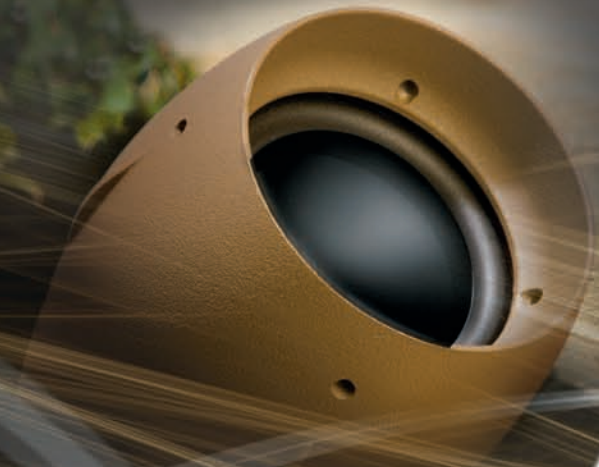

LANDSCAPE SERIES

James
LOUDSPEAKER